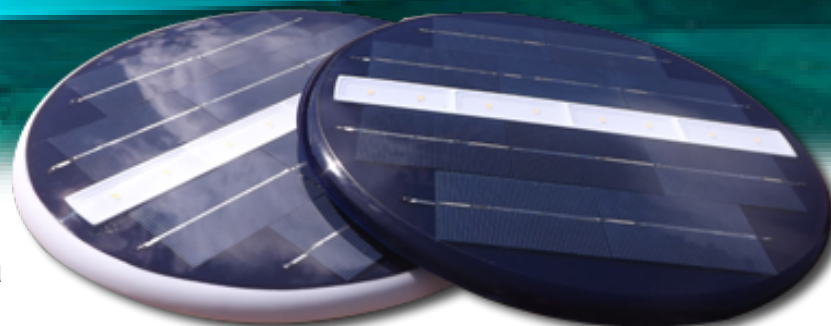

ALPHA LED UNDERWATER SOLAR POOL LIGHT

alpha
LED lighting
0422 272 003
www.alphaledlighting.com.au

Solar

It can solar charge under water so it does not consume electricity. For each hour of exposure to the sun you will have an hour of lighting after dark, reaching an average of 7 hours illumination.

No cables required

Adheres to any type of pool surface such as tile, liner, polyester or painted, both in chlorinated water and saline. It is fixed directly to the wall of the pool under water with the supplied adhesive. In less than five minutes, you will enjoy your illuminated pool from the first night.

Compact design which produces a large, well-lit area

With a diameter of 308 mm, a thickness of only 12 mm and a weight of 1.2 kg, each unit can illuminate an area of 15 to 20 meters.

Blue or white only

t. 0422 272 003

e. info@alphaledlighting.com.au

w. alphaledlighting.com.au

AL20-SPL